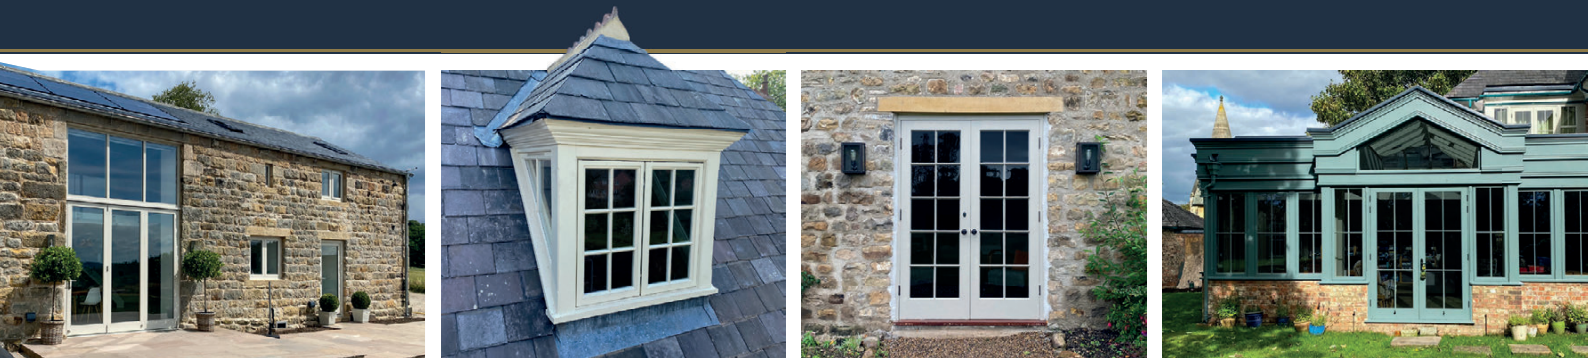

DAVIES

BESPOKE DOORS & WINDOWS | ARCHITECTURAL JOINERY

daviesjoinery.co.uk

Timber Windows

- Sliding Sash Windows
- Casement windows
- Listed Building Windows

Our timber windows are available either fully supplied and installed or as a supply-only option. We offer FENSA certified installation, ensuring compliance with industry standards. Each window is professionally factory painted, with a wide range of timber, glazing, hardware, and paint colour options to suit your style and requirements.

Timber Doorsets

- Beautiful Entrance Doorsets
- Timber Bi-folding Doors
- Listed Building Doors

Our timber doorsets are available either fully supplied and fitted or as a supply-only option. We provide FENSA-certified installation for peace of mind, along with a professional factory-painted finish. Choose from a variety of timber, glazing, hardware, and paint colour options to perfectly complement your space.