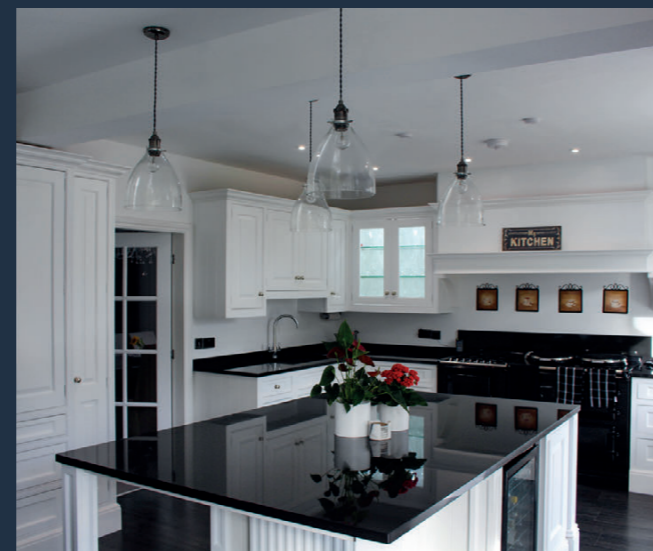

Customer Testimonial, Masham

Orangeries

- Full design, planning and build service
- Timber or aluminium orangeries
- Glazed lanterns

We offer a complete design, planning and construction service for your bespoke orangerie. Alternatively, we are able to supply and install the joinery elements only, working in conjunction with your chosen builder.